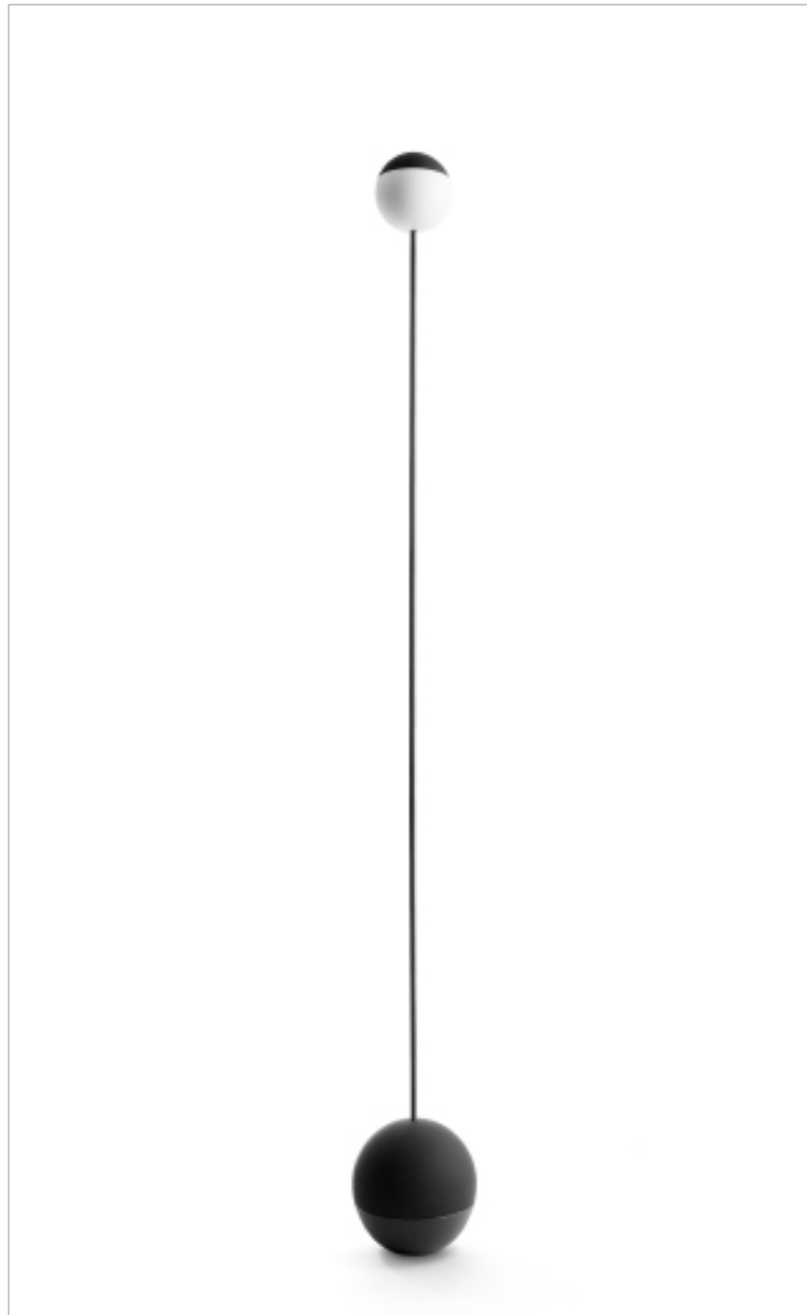

Made by Pen

SWAY | Nick Rennie

Sway mobile floor light

Sway contemporises the floor lamp category achieving a beautiful blend of technology, function and design. rechargeable, portable, and able to be used indoor and outdoor. The globular base which teeters back and forth delivers an unexpected playful edge.

It is
when knocked,

Dimensions

Light diameter: 125mm
Base diameter: 200mm
Height: 1800mm

Component Materials

Silicone light casing, carbon steel rod, aluminum and silicone base

Colours

Black and white

Light Fitting

Globe LED

Watt Indication

Minimum 4W
Maximum 7W

LUX indication

Warm Low 28 | White Low 28 | Medium Warm 34 | Natural 40 | Natural Bright 70

Certifications

Outdoor IP54
EU CE certification